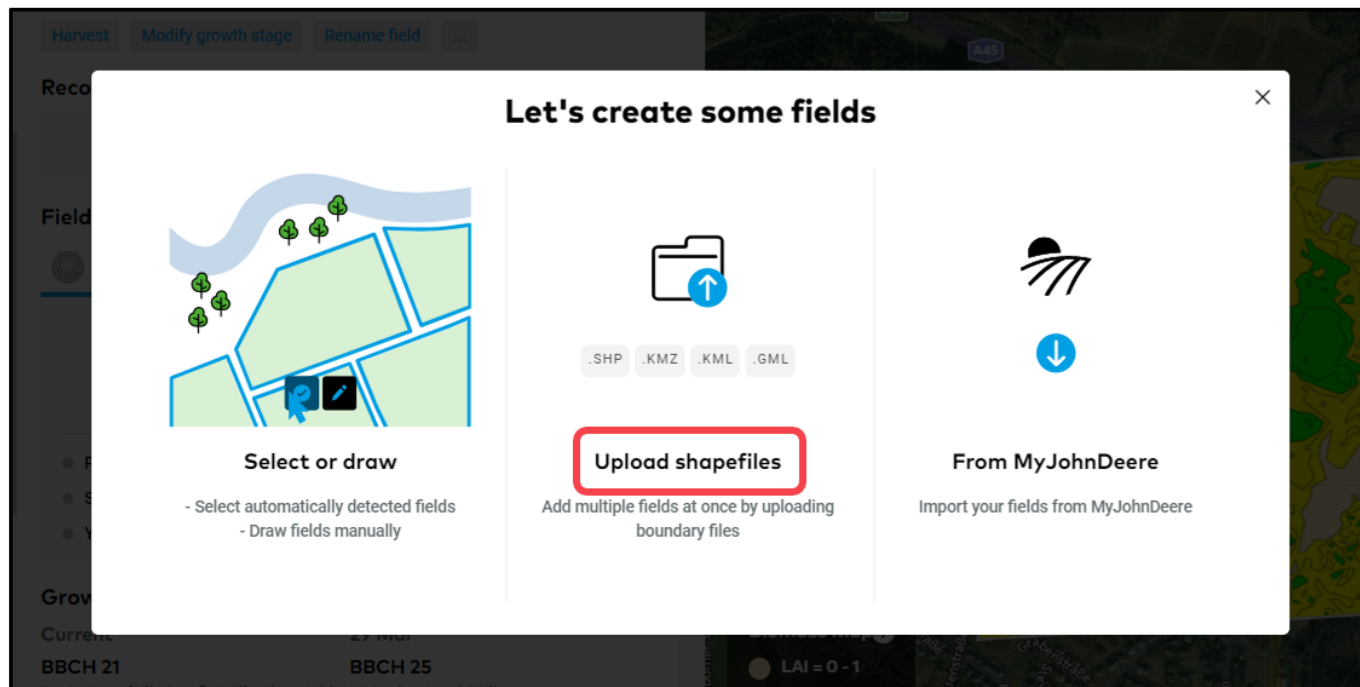

Upload shapefiles to add your fields

With this option, you can upload all your fields at once to xarvio FIELD MANAGER using shapefiles from existing fields. Simply upload the files in any of supported format to add your fields.

- After logging into FIELD MANAGER, click on **Add fields** on the **Status** page.
- From the pop-up screen, choose the **Upload shapefiles** option.

Shape/boundary files are mandatory! If a file is corrupted, you will receive an error message. Please edit the boundaries of your fields manually to correct the error.