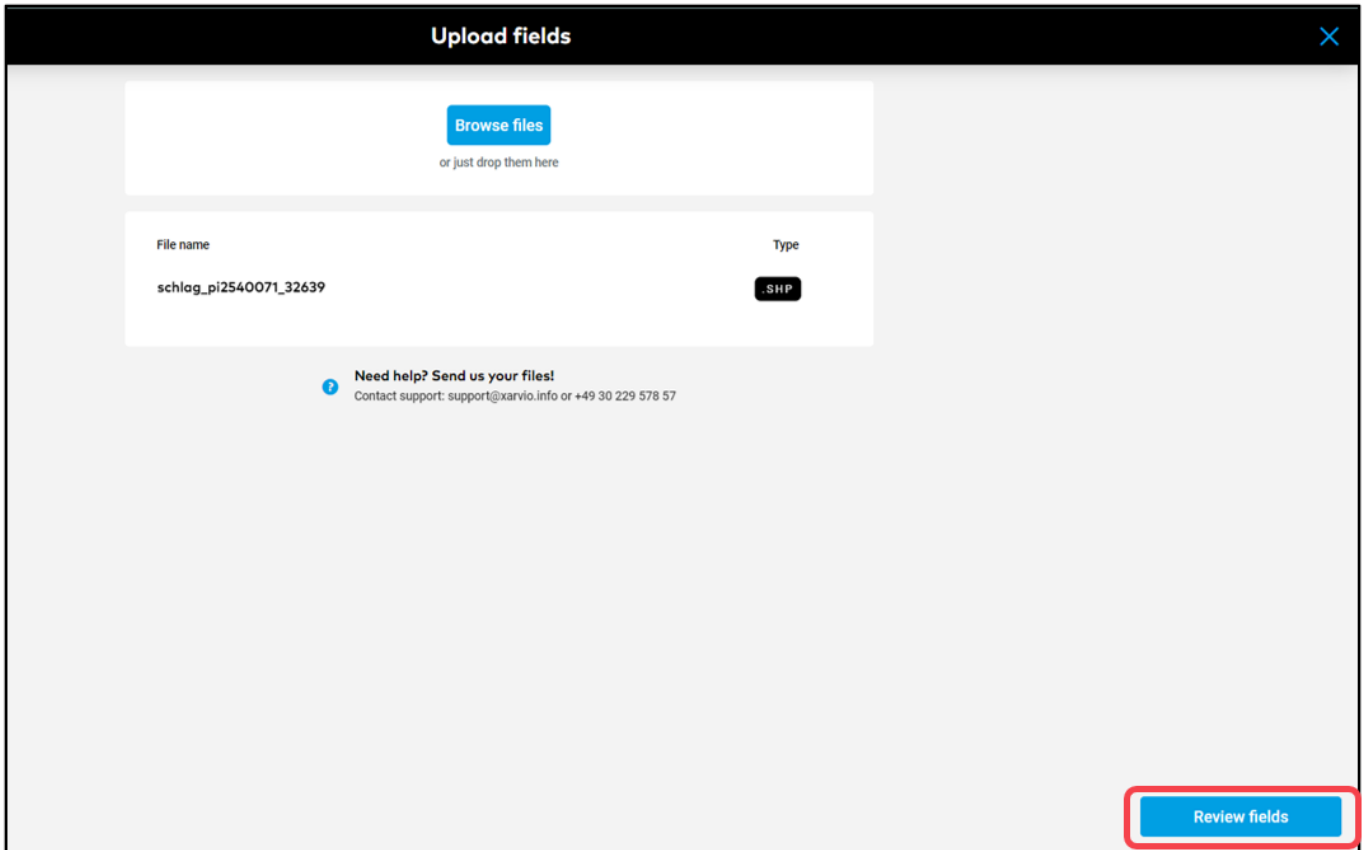

Upload shapefiles to add your fields

With this option, you can upload all your fields at once to xarvio FIELD MANAGER using shapefiles from existing fields. Simply upload the files in any of supported format to add your fields.

- After logging into FIELD MANAGER, click on **Add fields** on the **Status** page.
- From the pop-up screen, choose the **Upload shapefiles** option.

 Shape/boundary files are mandatory! If a file is corrupted, you will receive an error message. Please edit the boundaries of your fields manually to correct the error.

- On the next screen, you will see a list of uploaded fields.

1. You can enter a name for your field or remove the field from selection if required.
2. Click **Edit shape** to edit the boundaries of the field.