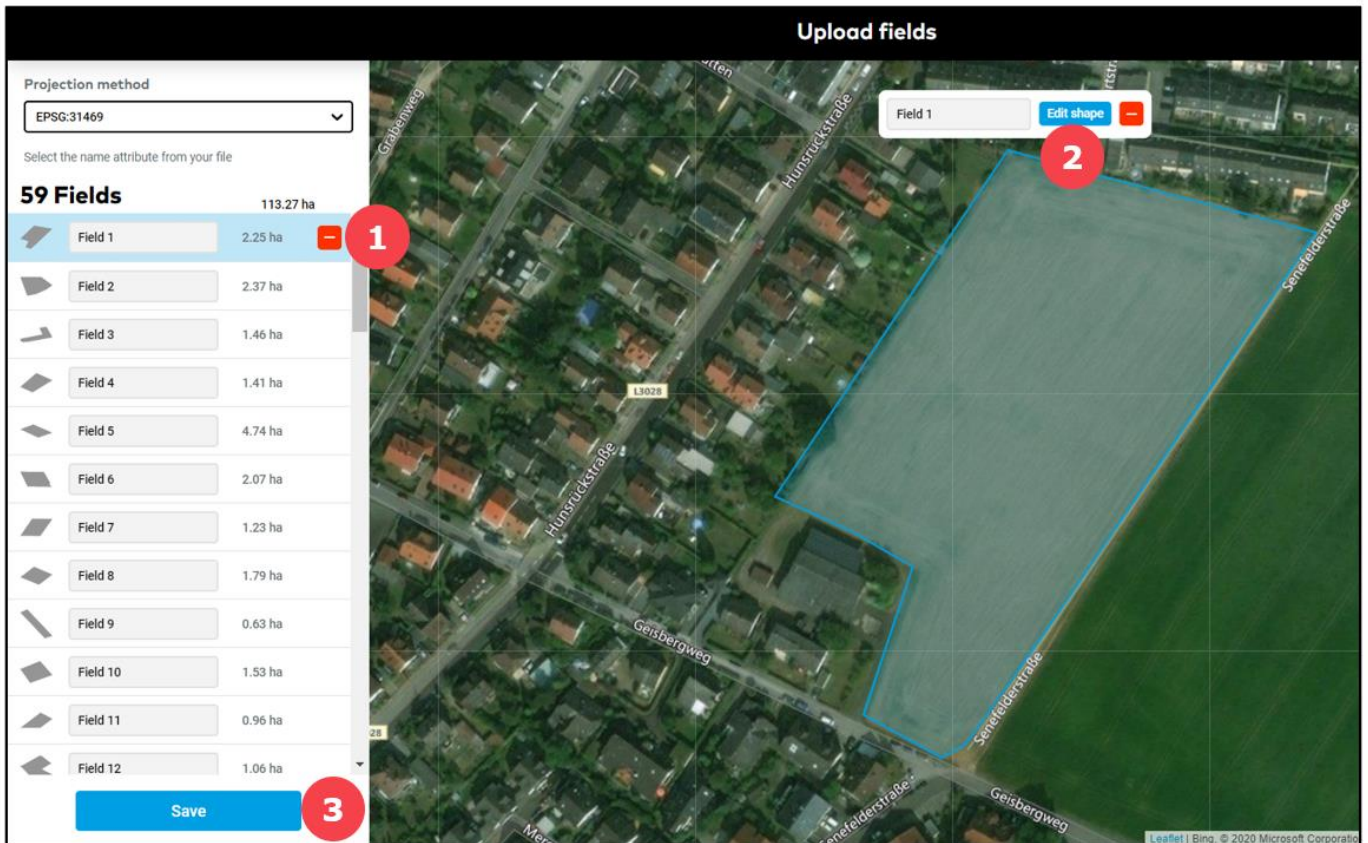

- After logging into FIELD MANAGER, click on **Add fields** on the **Status** page.
- From the pop-up screen, choose the **Upload shapefiles** option.

 Shape/boundary files are mandatory! If a file is corrupted, you will receive an error message. Please edit the boundaries of your fields manually to correct the error.

- On the next screen, you will see a list of uploaded fields.

1. You can enter a name for your field or remove the field from selection if required.
2. Click **Edit shape** to edit the boundaries of the field.

3. Once done, click **Save** and your fields will be ready for crop assignment.

The screenshot displays a farm management software interface. On the left, a sidebar shows a list of fields under the heading 'Status'. The main panel is titled 'Field 59' and shows a 4.94 Hectare field. It includes weather and climate data for the next four days, a notes section, and field management options like 'Management zones', 'A-B lines', 'Guidance pattern', and 'Field entrances'. A blue 'Assign crop' button is at the bottom. On the right, an aerial satellite map shows the field's location with a white outline. The map includes navigation controls and a copyright notice at the bottom: 'Landsat | Bing, © 2020 Microsoft Corporation, © 2020 TomTom, © 2020 Maxar, ©CNES (2020) Distribution Airbus DS'.