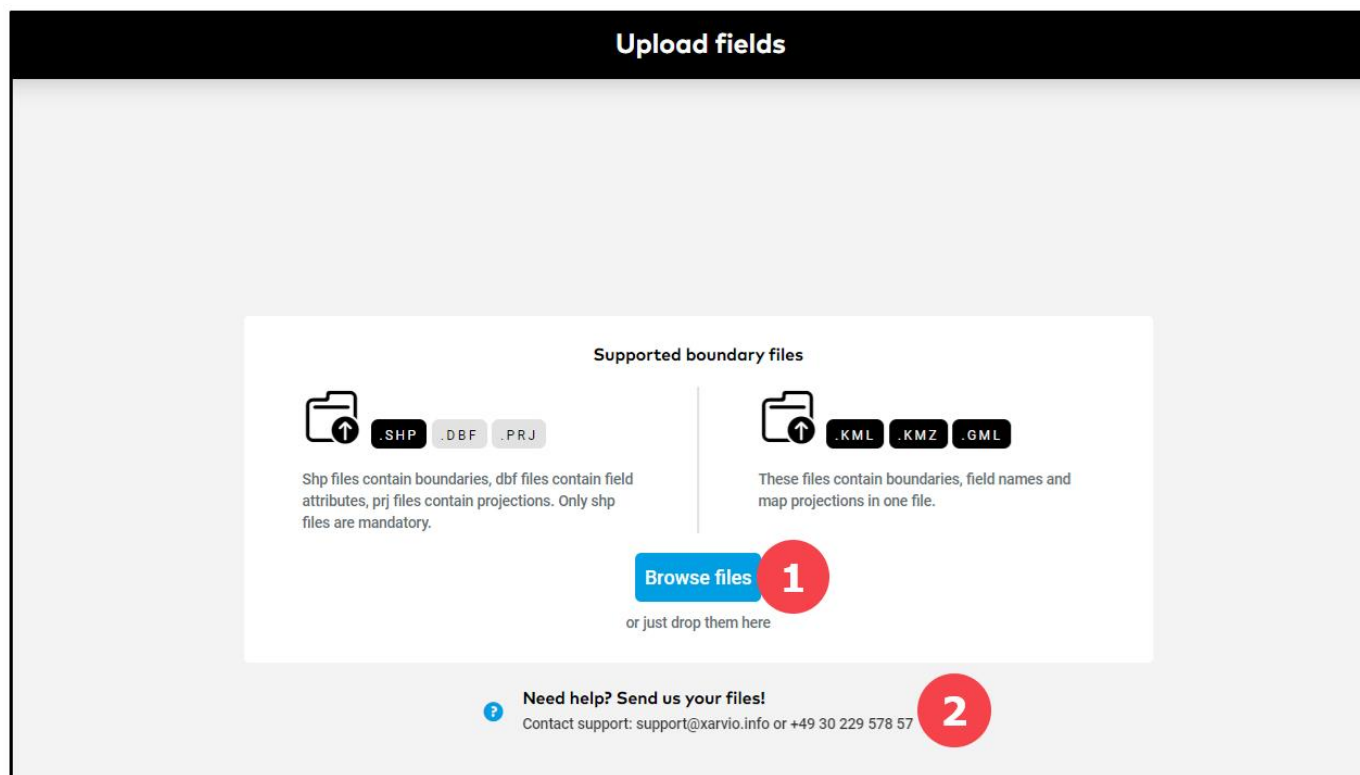

Upload shapefiles to add your fields

With this option, you can upload all your fields at once to xarvio FIELD MANAGER using shapefiles from existing fields. Simply upload the files in any of supported format to add your fields.

- After logging into FIELD MANAGER, click on **Add fields** on the **Status** page.
- From the pop-up screen, choose the **Upload shapefiles** option.

 Shape/boundary files are mandatory! If a file is corrupted, you will receive an error message. Please edit the boundaries of your fields manually to correct the error.